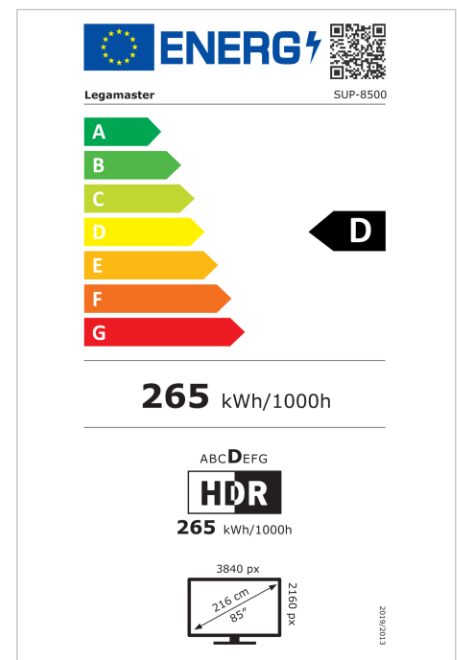

Art.No. **7-804100-85UK**

GTIN **8713797104883**

SUPREME touch monitor

SUP-8500 UK

Display

- Display diagonal: 85 inch
- Display technology: LCD
- Backlight type: Direct LED
- Display resolution: 3840 x 2160 px | 4K Ultra HD
- Display brightness: 500 cd/m²
- Display number of colours: 1.073 billion colours
- Contrast ratio (static): 5000:1
- Aspect ratio: 16:9
- Display refresh rate: 60 fps
- Response time: 8 ms
- Viewing angle: H: 178° / V: 178°
- Display control: Touch OSD
- Lifespan: 50000 Hours
- Durability: 24/7
- Screen orientation: Landscape

Touch system

- Touchscreen technology: InGlass™
- Touch technology: Multi-touch
- Number of touch points: 20
- Touch accuracy: 1 mm
- Touch system response time: 150 ms
- Touch resolution: 22855 x 12856 px
- Touch interface: 3 x Touch USB, USB C
- Touch operation: Stylus, Finger, Palm